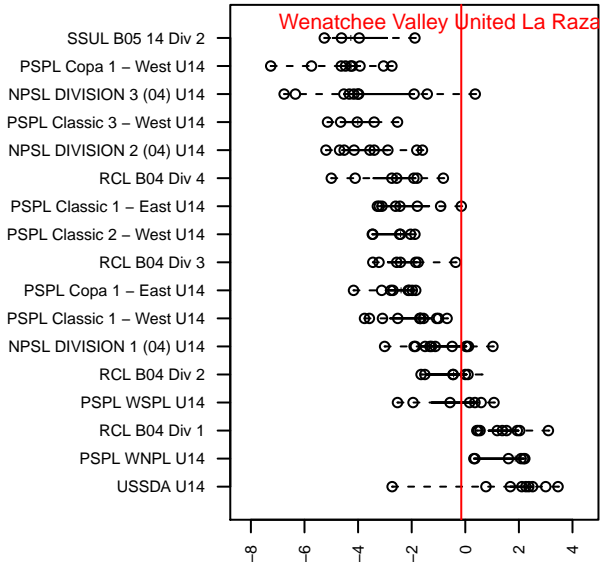

Wenatchee Valley United La Raza B04

Wenatchee FC
 Quincy, WA
 B04 total strength=1274
 attack=7.51 defense=3.56
 fall league = PSPL Classic 1 – East U14
 spr league = Spr PSPL – '04 Super 2 U14

alt names used:
 UNITED SC La Raza
 WENATCHEE VALLEY UNITED SC WENATCHEE
 UNITED SC La Raza
 WENATCHEE VALLEY UNITED SC WENATCHEE

Venues played:
 2016 Spr PSPL SuperLeague East U13
 2017 REDAPT Cup Gold U14
 2017 PSPL Classic 1 – East U14
 2017 Spr PSPL – '04 Super 2 U14
 2017 WA Cup U14 Gold U14

Wenatchee Valley United La Raza B04
 Dots are actual minus expected GF (blue circles) and GA (red triangles).
 Blue line is smoothed change in attack strength. Red is smoothed change in defense strength.

**attack and defense variance (black dot)
relative to other teams
and top 10 in region**

**attack and defense rating
relative to others at age
and all opponents in last 13 months**

Performance relative to 13 month average