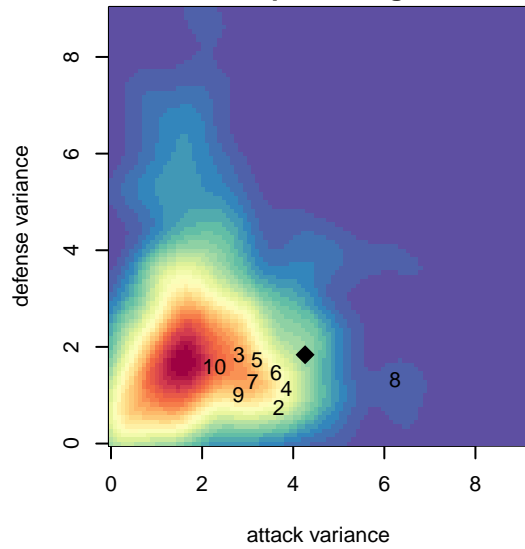

Wenatchee Valley United La Raza B04

Wenatchee FC
 Quincy, WA
 B04 total strength=1274
 attack=7.51 defense=3.56
 fall league = PSPL Classic 1 – East U14
 spr league = Spr PSPL – '04 Super 2 U14

alt names used:
 UNITED SC La Raza
 WENATCHEE VALLEY UNITED SC WENATCHEE
 UNITED SC La Raza
 WENATCHEE VALLEY UNITED SC WENATCHEE

Venues played:
 2016 Spr PSPL SuperLeague East U13
 2017 REDAPT Cup Gold U14
 2017 PSPL Classic 1 – East U14
 2017 Spr PSPL – '04 Super 2 U14
 2017 WA Cup U14 Gold U14

Wenatchee Valley United La Raza B04
 Dots are actual minus expected GF (blue circles) and GA (red triangles).
 Blue line is smoothed change in attack strength. Red is smoothed change in defense strength.

**attack and defense variance (black dot)
relative to other teams
and top 10 in region**

**attack and defense rating
relative to others at age
and all opponents in last 13 months**

Performance relative to 13 month average