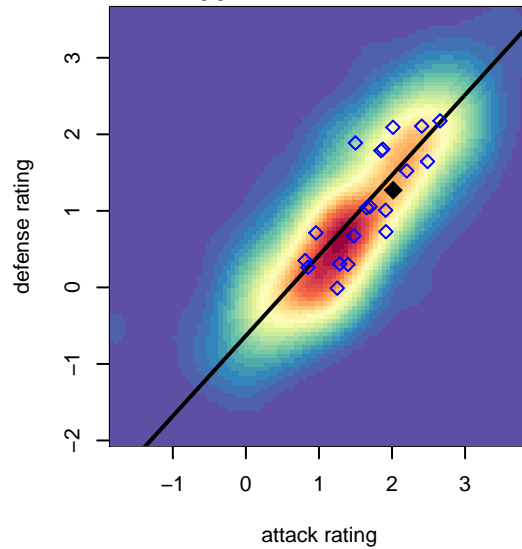

Venues played:
 2016 Spr PSPL SuperLeague East U13
 2017 REDAPT Cup Gold U14
 2017 PSPL Classic 1 – East U14
 2017 Spr PSPL – '04 Super 2 U14
 2017 WA Cup U14 Gold U14

Wenatchee Valley United La Raza B04
 Dots are actual minus expected GF (blue circles) and GA (red triangles).
 Blue line is smoothed change in attack strength. Red is smoothed change in defense strength.

**attack and defense variance (black dot)
relative to other teams
and top 10 in region**

**attack and defense rating
relative to others at age
and all opponents in last 13 months**

Performance relative to 13 month average