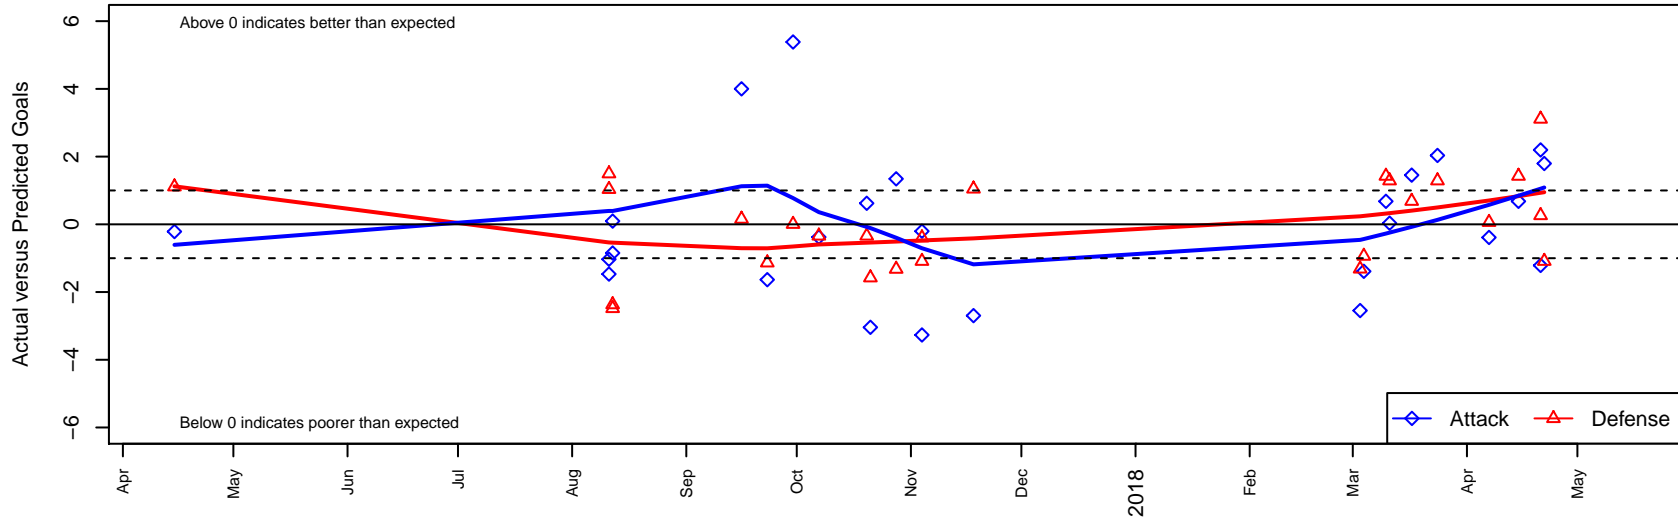

Wenatchee Valley United La Raza B04

Wenatchee FC
 Quincy, WA
 B04 total strength=1274
 attack=7.51 defense=3.56
 fall league = PSPL Classic 1 – East U14
 spr league = Spr PSPL – '04 Super 2 U14

alt names used:
 UNITED SC La Raza
 WENATCHEE VALLEY UNITED SC WENATCHEE
 UNITED SC La Raza
 WENATCHEE VALLEY UNITED SC WENATCHEE

Venues played:
 2016 Spr PSPL SuperLeague East U13
 2017 REDAPT Cup Gold U14
 2017 PSPL Classic 1 – East U14
 2017 Spr PSPL – '04 Super 2 U14
 2017 WA Cup U14 Gold U14

Wenatchee Valley United La Raza B04
 Dots are actual minus expected GF (blue circles) and GA (red triangles).
 Blue line is smoothed change in attack strength. Red is smoothed change in defense strength.

**attack and defense variance (black dot)
relative to other teams
and top 10 in region**

**attack and defense rating
relative to others at age
and all opponents in last 13 months**

Performance relative to 13 month average